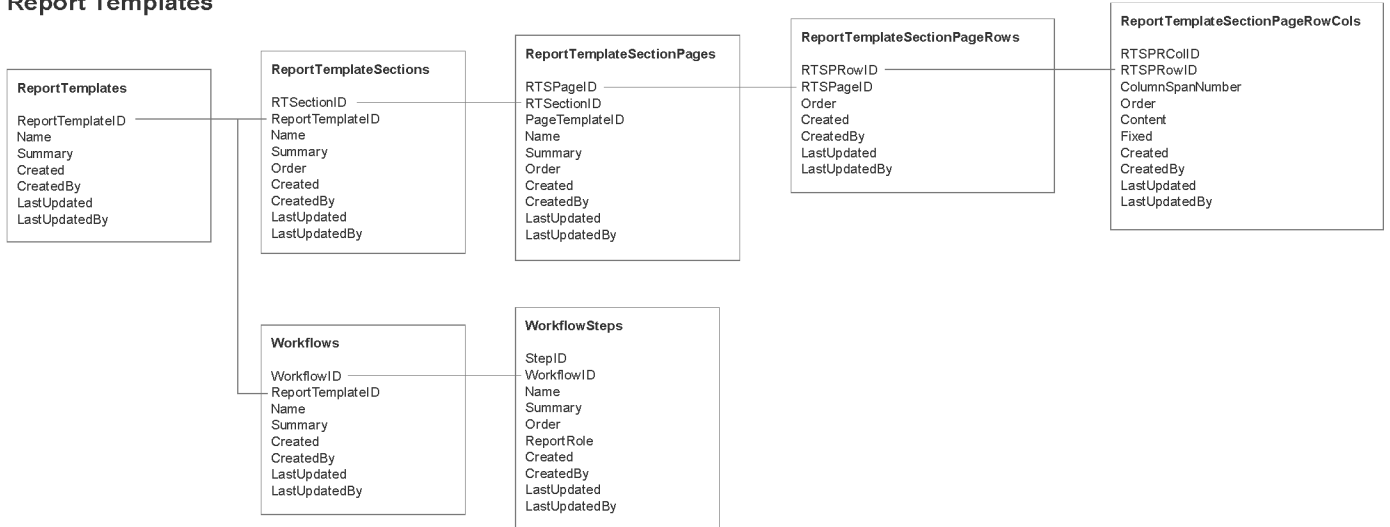

DACR Report Build System Sitemap - User Admin

DACR Report Build System Sitemap - Page Template Admin

DACR Report Build System Sitemap - Report Template Admin

DACR Report Build System Sitemap - Users

DACR Data/Content View

Users

Page Templates

Report Templates

Reports

ReportUserID
ReportID
UserID
ReportRole
StepID
Created
CreatedBy
LastUpdated
LastUpdatedBy

UserID
PageID
Created
CreatedBy
LastUpdated
LastUpdatedBy

Alerts

Alerts
AlertID
AlertType
AlertMessage
AlertSource
Timestamp