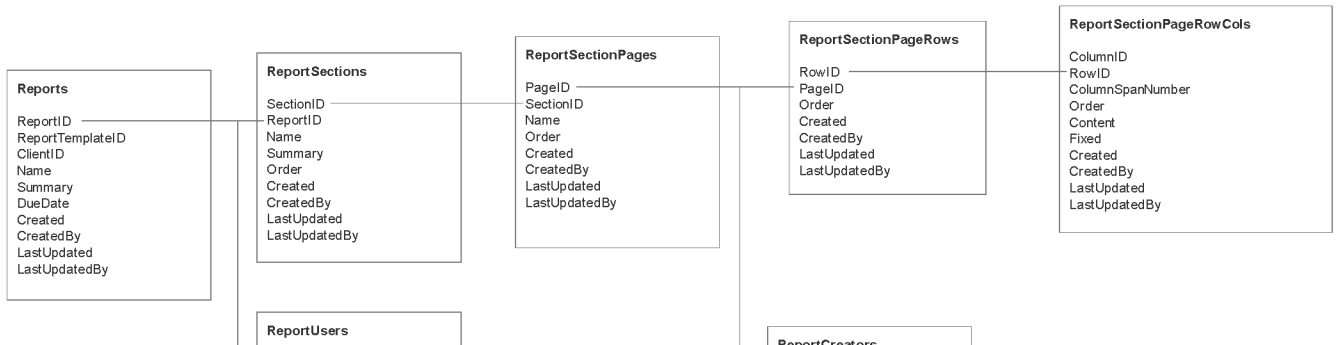

Users

Page Templates

Report Templates

Reports

ReportUserID
ReportID
UserID
ReportRole
StepID
Created
CreatedBy
LastUpdated
LastUpdatedBy

UserID
PageID
Created
CreatedBy
LastUpdated
LastUpdatedBy

Alerts

Alerts
AlertID
AlertType
AlertMessage
AlertSource
Timestamp