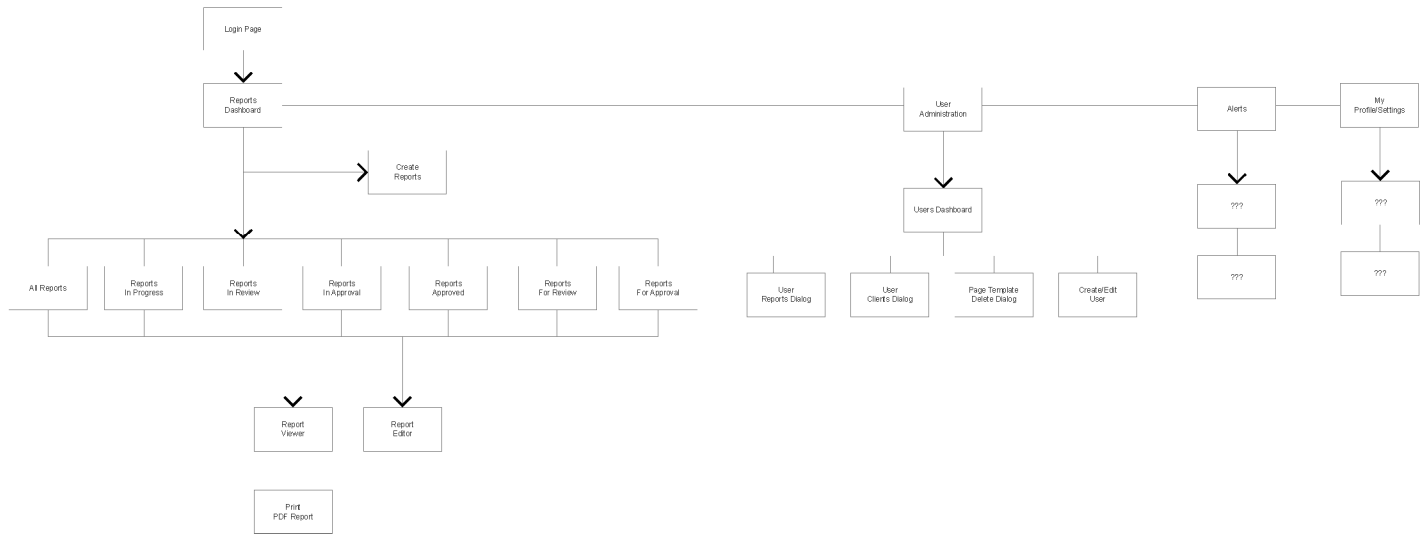

DACR Report Build System Sitemap - User Admin

DACR Report Build System Sitemap - Page Template Admin

DACR Report Build System Sitemap - Report Template Admin

DACR Report Build System Sitemap - Users

DACR Data/Content View

Users

Page Templates

Report Templates

Reports

ReportUserID
ReportID
UserID
ReportRole
StepID
Created
CreatedBy
LastUpdated
LastUpdatedBy

UserID
PageID
Created
CreatedBy
LastUpdated
LastUpdatedBy

Alerts

Alerts
AlertID
AlertType
AlertMessage
AlertSource
Timestamp