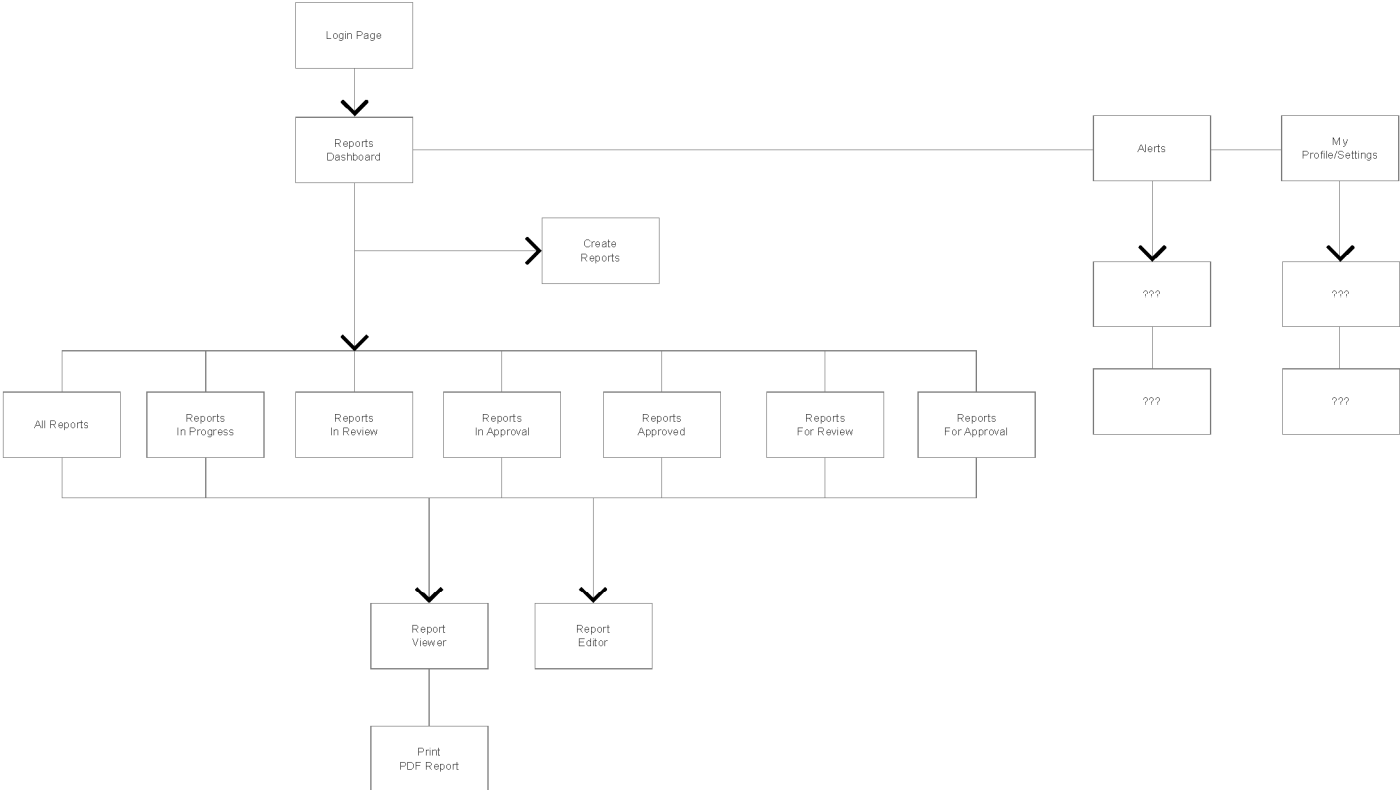

DACR Report Build System Sitemap - User Admin

DACR Report Build System Sitemap - Page Template Admin

DACR Report Build System Sitemap - Report Template Admin

DACR Report Build System Sitemap - Users

DACR Data/Content View

Users

Page Templates

Report Templates

Reports

ReportUserID
ReportID
UserID
ReportRole
StepID
Created
CreatedBy
LastUpdated
LastUpdatedBy

UserID
PageID
Created
CreatedBy
LastUpdated
LastUpdatedBy

Alerts

Alerts
AlertID
AlertType
AlertMessage
AlertSource
Timestamp