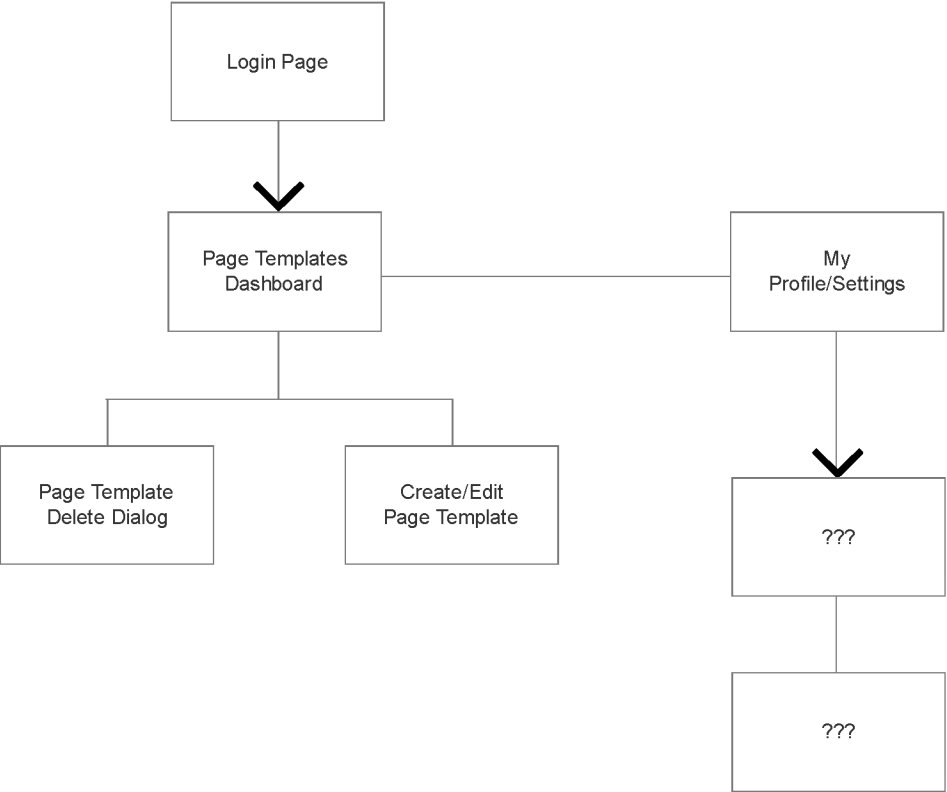

DACR Report Build System Sitemap - User Admin

DACR Report Build System Sitemap - Page Template Admin

DACR Report Build System Sitemap - Report Template Admin

DACR Report Build System Sitemap - Users

DACR Data/Content View

Users

Page Templates

Report Templates

Reports

ReportUserID
ReportID
UserID
ReportRole
StepID
Created
CreatedBy
LastUpdated
LastUpdatedBy

UserID
PageID
Created
CreatedBy
LastUpdated
LastUpdatedBy

Alerts

Alerts
AlertID
AlertType
AlertMessage
AlertSource
Timestamp