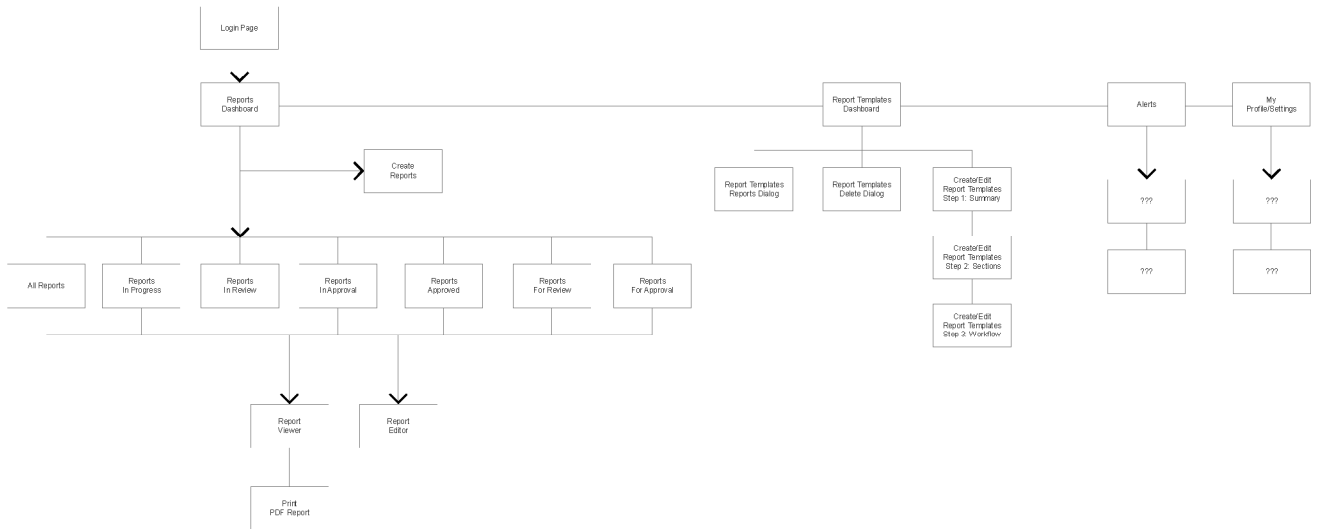

DACR Report Build System Sitemap - User Admin

DACR Report Build System Sitemap - Page Template Admin

DACR Report Build System Sitemap - Report Template Admin

DACR Report Build System Sitemap - Users

DACR Data/Content View

Users

Page Templates

Report Templates

Reports

ReportUserID
ReportID
UserID
ReportRole
StepID
Created
CreatedBy
LastUpdated
LastUpdatedBy

UserID
PageID
Created
CreatedBy
LastUpdated
LastUpdatedBy

Alerts

Alerts
AlertID
AlertType
AlertMessage
AlertSource
Timestamp